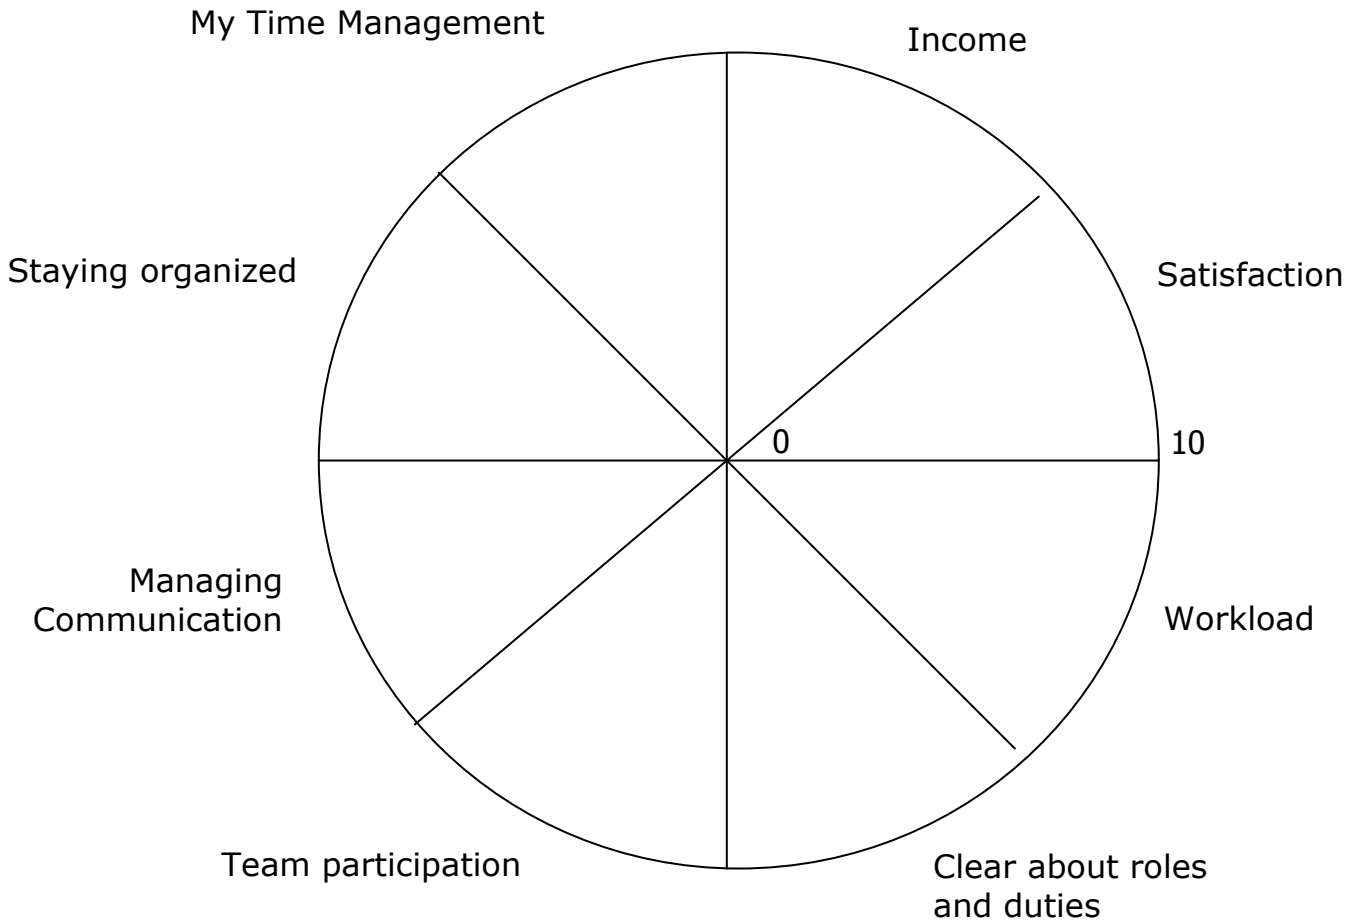

### EXAMPLE

### WHEEL OF LIFE INSTRUCTIONS

The 8 sections in the Wheel of Life represent balance.

- ✦ Please change, split or rename any category so that it's meaningful and represents a balanced life for you.
- ✦ Next, taking the centre of the wheel as 0 and the outer edge as 10, rank your **level of satisfaction** with each area out of 10 by drawing a straight or curved line to create a new outer edge (see example)
- ✦ The new perimeter of the circle represents **your** 'Wheel of Work'. Is it a bumpy ride?